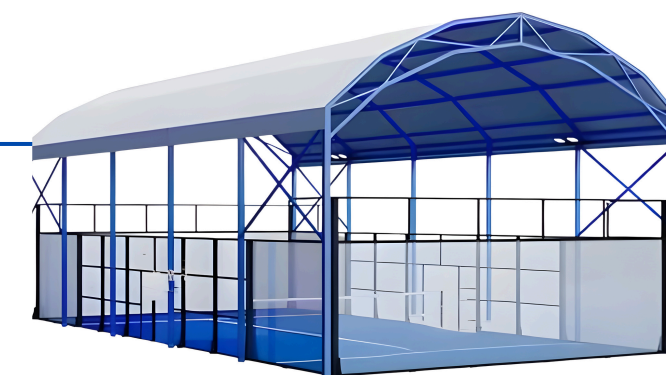

Classic Padel Court

Durable steel and glass design for reliable performance and everyday play.

Panoramic Padel Court

Frameless glass structure offering clear views and a premium playing experience.

Super Panoramic Padel Court

Elite full-glass design built for high-end facilities and professional tournaments.

Padel Court with Roof

All-weather court with roofing for uninterrupted play in any condition.

EPDM GRANUELS

KIDS PLAYING AREA