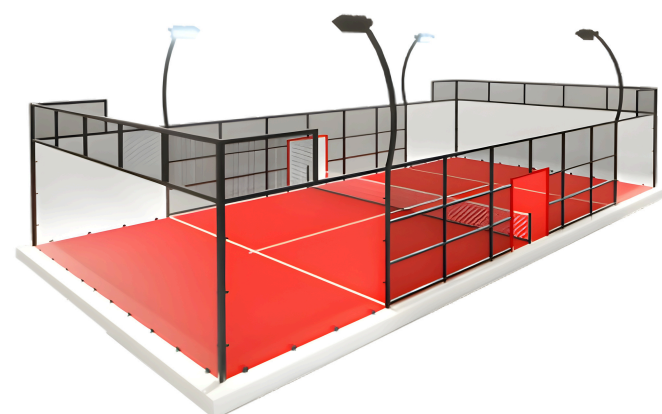

No matter where you are in India, our expert installation teams will deliver

Unmatched Support

We provide free product samples, robust post-sales maintenance, and custom flooring solutions.

Padel COURT

Constructed by SAI, our padel courts combine advanced engineering, superior glass structures and professional turf systems to create a world-class playing experience.

Classic Padel Court

Durable steel and glass design for reliable performance and everyday play.

Panoramic Padel Court

Frameless glass structure offering clear views and a premium playing experience.

Super Panoramic Padel Court

Elite full-glass design built for high-end facilities and professional tournaments.

Padel Court with Roof

All-weather court with roofing for uninterrupted play in any condition.

EPDM GRANUELS

KIDS PLAYING AREA