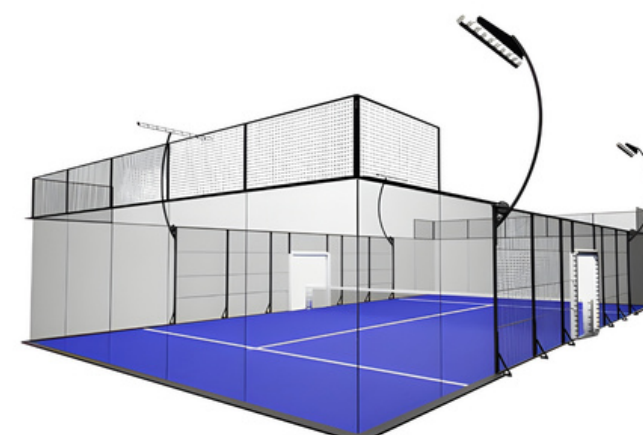

No matter where you are in India, our expert installation teams will deliver

Unmatched Support

We provide free product samples, robust post-sales maintenance, and custom flooring solutions.

Padel COURT

Constructed by SAI, our padel courts combine advanced engineering, superior glass structures and professional turf systems to create a world-class playing experience.

Classic Padel Court

Durable steel and glass design for reliable performance and everyday play.

Panoramic Padel Court

Frameless glass structure offering clear views and a premium playing experience.

Super Panoramic Padel Court

Elite full-glass design built for high-end facilities and professional tournaments.

Padel Court with Roof

All-weather court with roofing for uninterrupted play in any condition.

EPDM GRANUELS

KIDS PLAYING AREA